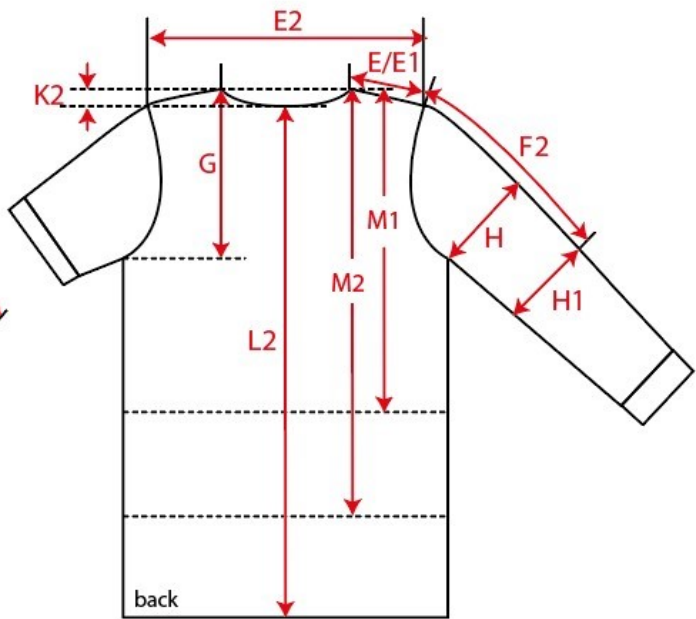

Measurement Sketch

ORDER	SEASON	CLIENT	BRAND
	SS25	n/a	New Morning Studios
STYLE CODE	STYLE NAME	GENDER	SUPPLIER
NM030	Ladies Light Puffer Jacket	Female	72503

Style Measurement View for Client

ORDER	SEASON	CLIENT	BRAND
	SS25	n/a	New Morning Studios
STYLE CODE	STYLE NAME	GENDER	SUPPLIER
NM030	Ladies Light Puffer Jacket	Female	72503

Basic Measurement Chart Base Size

-	Measurements (values)	XS	S	M	L	XL	XXL	3XL	4XL	5XL	Tol. +/-	Comment
M	front length from HSP	58,0	60,0	62,0	64,0	66,0	68,0	70,0	72,0	74,0	1,0	
A	1/2 chest width	47,0	49,5	52,0	54,5	57,0	61,0	65,0	69,0	73,0	1,0	
D	1/2 hem width	45,0	47,5	50,0	52,5	55,0	59,0	63,0	67,0	71,0	1,0	