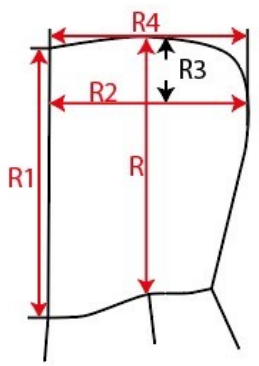

Measurement Sketch

ORDER	SEASON	CLIENT	BRAND
	SS25	n/a	New Morning Studios
STYLE CODE	STYLE NAME	GENDER	SUPPLIER
NM030	Ladies Light Puffer Jacket	Female	72503

Style Measurement View for Client

ORDER	SEASON	CLIENT	BRAND
	SS25	n/a	New Morning Studios
STYLE CODE	STYLE NAME	GENDER	SUPPLIER
NM030	Ladies Light Puffer Jacket	Female	72503

Basic Measurement Chart Base Size

-	Measurements (values)	XS	S	M	L	XL	XXL	3XL	4XL	5XL	Tol. +/-	Comment
M	front length from HSP	58,0	60,0	62,0	64,0	66,0	68,0	70,0	72,0	74,0	1,0	
A	1/2 chest width	47,0	49,5	52,0	54,5	57,0	61,0	65,0	69,0	73,0	1,0	
D	1/2 hem width	45,0	47,5	50,0	52,5	55,0	59,0	63,0	67,0	71,0	1,0	