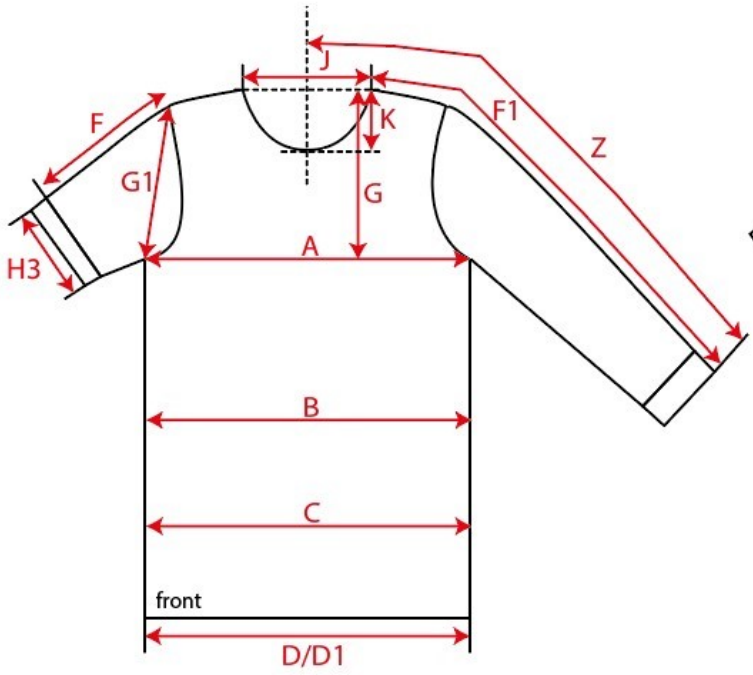

Measurement Sketch

ORDER	SEASON	CLIENT	BRAND
	SS25	n/a	New Morning Studios
STYLE CODE	STYLE NAME	GENDER	SUPPLIER
NM030	Ladies Light Puffer Jacket	Female	72503

Style Measurement View for Client

ORDER	SEASON	CLIENT	BRAND
	SS25	n/a	New Morning Studios
STYLE CODE	STYLE NAME	GENDER	SUPPLIER
NM030	Ladies Light Puffer Jacket	Female	72503

Basic Measurement Chart Base Size

-	Measurements (values)	XS	S	M	L	XL	XXL	3XL	4XL	5XL	Tol. +/-	Comment
M	front length from HSP	58,0	60,0	62,0	64,0	66,0	68,0	70,0	72,0	74,0	1,0	
A	1/2 chest width	47,0	49,5	52,0	54,5	57,0	61,0	65,0	69,0	73,0	1,0	
D	1/2 hem width	45,0	47,5	50,0	52,5	55,0	59,0	63,0	67,0	71,0	1,0	