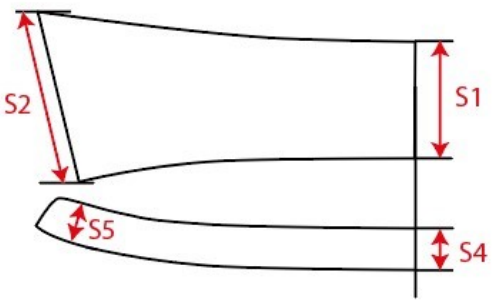

Measurement Sketch

ORDER	SEASON	CLIENT	BRAND
	SS25	n/a	New Morning Studios
STYLE CODE	STYLE NAME	GENDER	SUPPLIER
NM030	Ladies Light Puffer Jacket	Female	72503

Style Measurement View for Client

ORDER	SEASON	CLIENT	BRAND
	SS25	n/a	New Morning Studios
STYLE CODE	STYLE NAME	GENDER	SUPPLIER
NM030	Ladies Light Puffer Jacket	Female	72503

Basic Measurement Chart Base Size

-	Measurements (values)	XS	S	M	L	XL	XXL	3XL	4XL	5XL	Tol. +/-	Comment
M	front length from HSP	58,0	60,0	62,0	64,0	66,0	68,0	70,0	72,0	74,0	1,0	
A	1/2 chest width	47,0	49,5	52,0	54,5	57,0	61,0	65,0	69,0	73,0	1,0	
D	1/2 hem width	45,0	47,5	50,0	52,5	55,0	59,0	63,0	67,0	71,0	1,0	