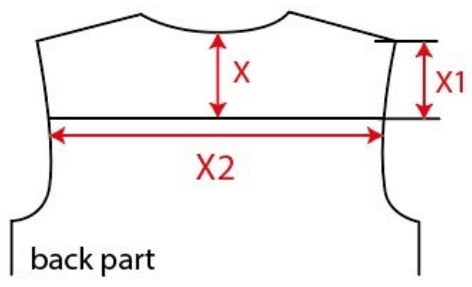

Measurement Sketch

ORDER	SEASON	CLIENT	BRAND
	SS25	n/a	New Morning Studios
STYLE CODE	STYLE NAME	GENDER	SUPPLIER
NM030	Ladies Light Puffer Jacket	Female	72503

Style Measurement View for Client

ORDER	SEASON	CLIENT	BRAND
	SS25	n/a	New Morning Studios
STYLE CODE	STYLE NAME	GENDER	SUPPLIER
NM030	Ladies Light Puffer Jacket	Female	72503

Basic Measurement Chart Base Size

-	Measurements (values)	XS	S	M	L	XL	XXL	3XL	4XL	5XL	Tol. +/-	Comment
M	front length from HSP	58,0	60,0	62,0	64,0	66,0	68,0	70,0	72,0	74,0	1,0	
A	1/2 chest width	47,0	49,5	52,0	54,5	57,0	61,0	65,0	69,0	73,0	1,0	
D	1/2 hem width	45,0	47,5	50,0	52,5	55,0	59,0	63,0	67,0	71,0	1,0	