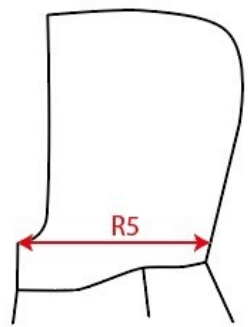

Measurement Sketch

ORDER	SEASON	CLIENT	BRAND
	SS25	n/a	New Morning Studios
STYLE CODE	STYLE NAME	GENDER	SUPPLIER
NM030	Ladies Light Puffer Jacket	Female	72503

Style Measurement View for Client

ORDER	SEASON	CLIENT	BRAND
	SS25	n/a	New Morning Studios
STYLE CODE	STYLE NAME	GENDER	SUPPLIER
NM030	Ladies Light Puffer Jacket	Female	72503

Basic Measurement Chart Base Size

-	Measurements (values)	XS	S	M	L	XL	XXL	3XL	4XL	5XL	Tol. +/-	Comment
M	front length from HSP	58,0	60,0	62,0	64,0	66,0	68,0	70,0	72,0	74,0	1,0	
A	1/2 chest width	47,0	49,5	52,0	54,5	57,0	61,0	65,0	69,0	73,0	1,0	
D	1/2 hem width	45,0	47,5	50,0	52,5	55,0	59,0	63,0	67,0	71,0	1,0	