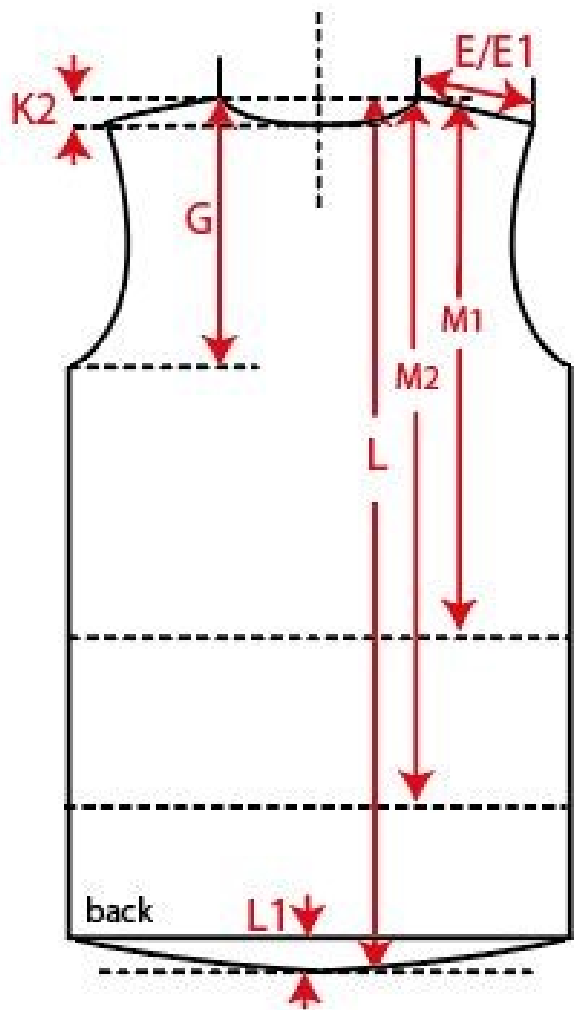

# Measurement Sketch

ORDER	SEASON	CLIENT	BRAND
	SS26	n/a	New Morning Studios
STYLE CODE	STYLE NAME	GENDER	SUPPLIER
NM034	Mesh Tank Top	Male	72503

# Style Measurement View for Client

ORDER	SEASON	CLIENT	BRAND
	SS26	n/a	New Morning Studios
STYLE CODE	STYLE NAME	GENDER	SUPPLIER
NM034	Mesh Tank Top	Male	72503

**Basic Measurement Chart**

**Base Size**

**M**

-	Measurements (values)	S	M	L	XL	XXL	3XL	4XL	5XL	Tol. +/-	Comment
M	front length from HSP	77,0	79,0	81,0	83,0	85,0	86,0	87,0	88,0		
A	1/2 chest width	48,5	51,5	54,5	57,5	60,5	65,0	69,5	74,0		
D	1/2 hem width	50,5	53,5	56,5	59,5	62,5	67,0	71,5	76,0		
G1	armhole straight	33,1	34,0	34,9	35,8	36,7	37,6	38,5	39,4		
J	neck width	23,0	24,0	25,0	26,0	27,0	28,0	29,0	30,0		