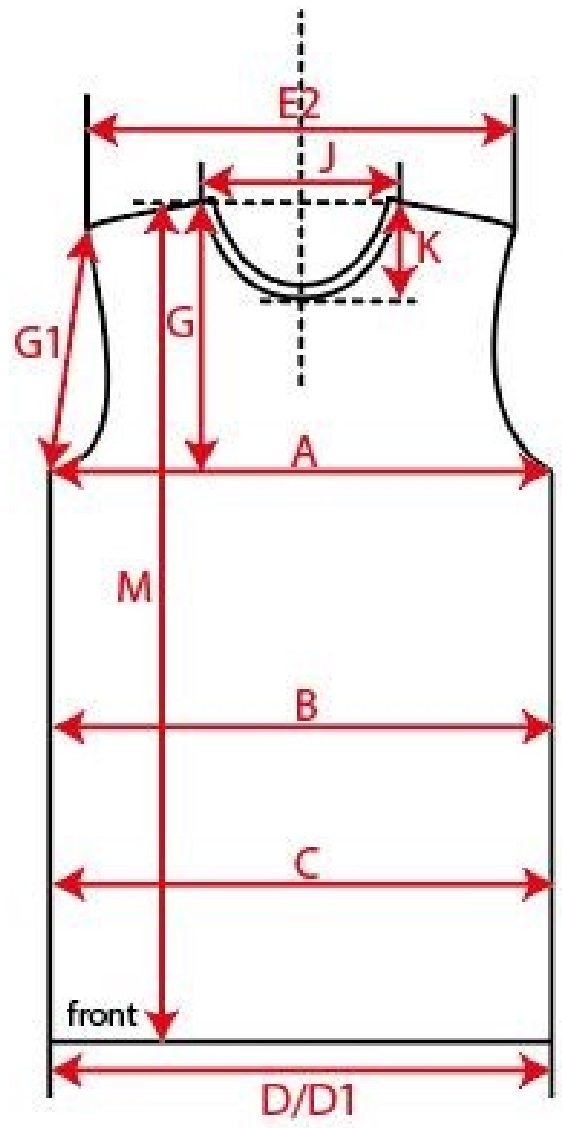

# Measurement Sketch

ORDER	SEASON	CLIENT	BRAND
	SS26	n/a	New Morning Studios
STYLE CODE	STYLE NAME	GENDER	SUPPLIER
NM034	Mesh Tank Top	Male	72503

# Style Measurement View for Client

ORDER	SEASON	CLIENT	BRAND
	SS26	n/a	New Morning Studios
STYLE CODE	STYLE NAME	GENDER	SUPPLIER
NM034	Mesh Tank Top	Male	72503

**Basic Measurement Chart**

**Base Size**

**M**

-	Measurements (values)	S	M	L	XL	XXL	3XL	4XL	5XL	Tol. +/-	Comment
M	front length from HSP	77,0	79,0	81,0	83,0	85,0	86,0	87,0	88,0		
A	1/2 chest width	48,5	51,5	54,5	57,5	60,5	65,0	69,5	74,0		
D	1/2 hem width	50,5	53,5	56,5	59,5	62,5	67,0	71,5	76,0		
G1	armhole straight	33,1	34,0	34,9	35,8	36,7	37,6	38,5	39,4		
J	neck width	23,0	24,0	25,0	26,0	27,0	28,0	29,0	30,0		