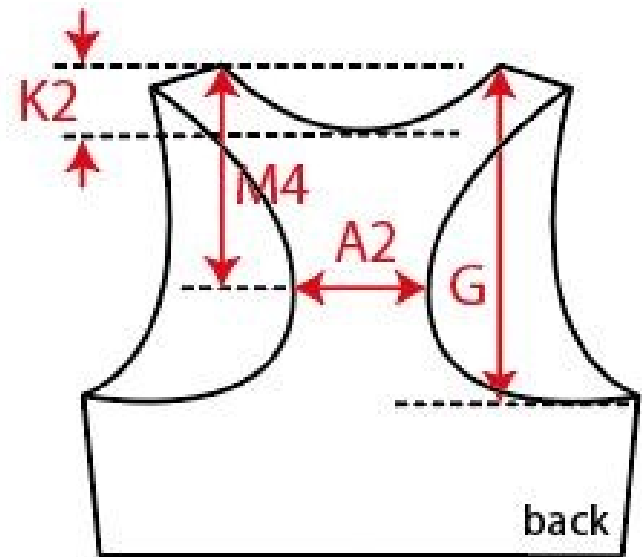

# Measurement Sketch

ORDER	SEASON	CLIENT	BRAND
	SS26	n/a	New Morning Studios
STYLE CODE	STYLE NAME	GENDER	SUPPLIER
NM034	Mesh Tank Top	Male	72503

# Style Measurement View for Client

ORDER	SEASON	CLIENT	BRAND
	SS26	n/a	New Morning Studios
STYLE CODE	STYLE NAME	GENDER	SUPPLIER
NM034	Mesh Tank Top	Male	72503

**Basic Measurement Chart**

**Base Size**

**M**

-	Measurements (values)	S	M	L	XL	XXL	3XL	4XL	5XL	Tol. +/-	Comment
M	front length from HSP	77,0	79,0	81,0	83,0	85,0	86,0	87,0	88,0		
A	1/2 chest width	48,5	51,5	54,5	57,5	60,5	65,0	69,5	74,0		
D	1/2 hem width	50,5	53,5	56,5	59,5	62,5	67,0	71,5	76,0		
G1	armhole straight	33,1	34,0	34,9	35,8	36,7	37,6	38,5	39,4		
J	neck width	23,0	24,0	25,0	26,0	27,0	28,0	29,0	30,0		