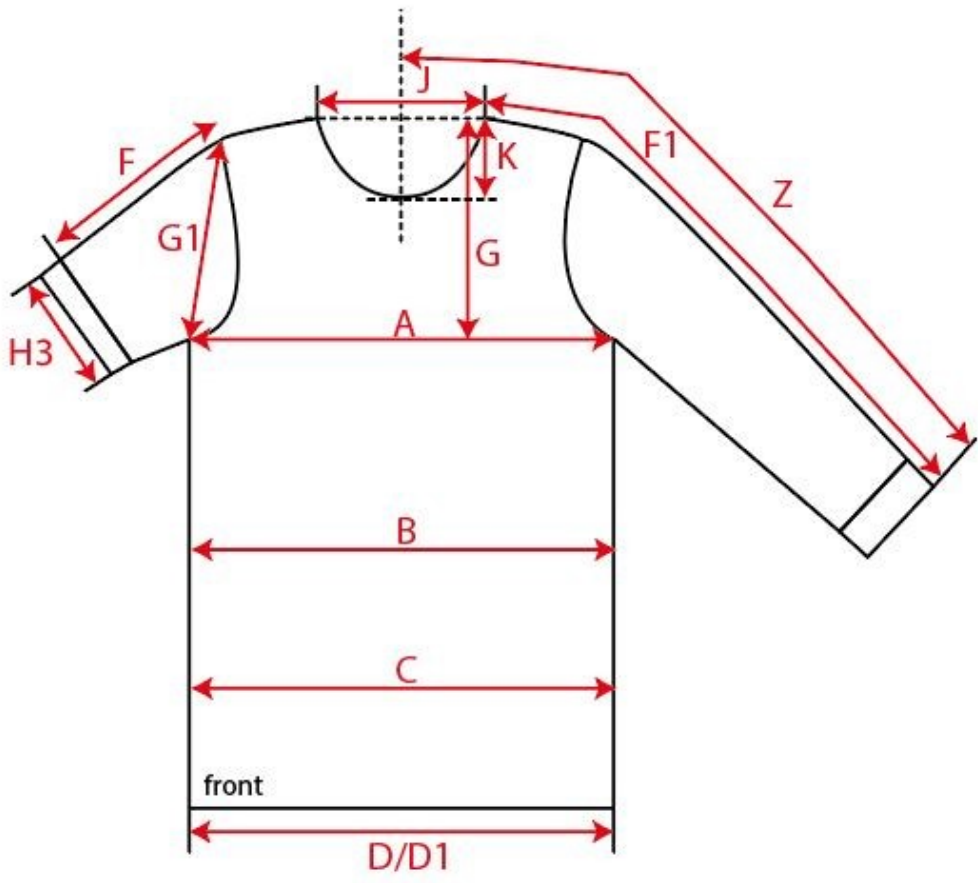

# Measurement Sketch

ORDER	SEASON	CLIENT	BRAND
	SS25	n/a	New Morning Studios
STYLE CODE	STYLE NAME	GENDER	SUPPLIER
NMK038	Kids Basic Regular Fit Tee	Kids	73286

# Style Measurement View for Client

ORDER	SEASON	CLIENT	BRAND
	SS25	n/a	New Morning Studios
STYLE CODE	STYLE NAME	GENDER	SUPPLIER
NMK038	Kids Basic Regular Fit Tee	Kids	73286

<b>Basic Measurement Chart</b>	<input type="text" value="110/116-158/164 Kids"/>	<input type="text"/>	<b>Base Size</b>	<b>134/140</b>
--------------------------------	---	----------------------	------------------	----------------

-	Measurements (values)	110/116	122/128	134/140	146/152	158/164	Tol. +/-	Comment
M	front length from HSP	49,0	53,0	57,0	62,0	67,0	1,0	
A	1/2 chest width	35,0	38,0	41,0	44,0	47,0	1,0	
D	1/2 hem width	35,0	38,0	41,0	44,0	47,0	1,0	