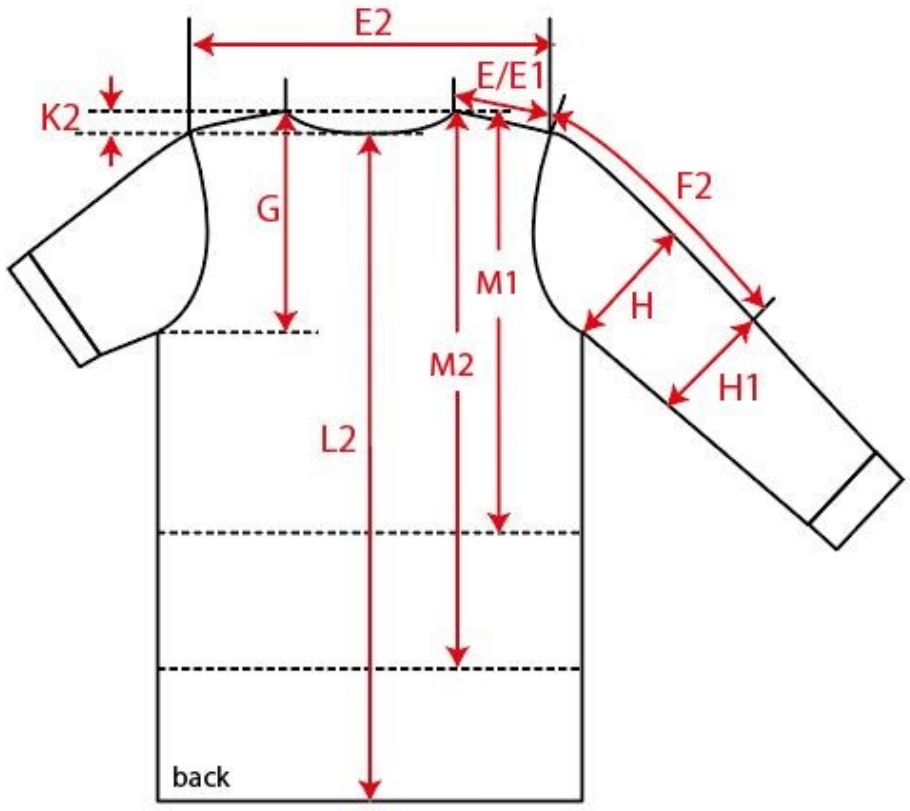

# Measurement Sketch

ORDER	SEASON	CLIENT	BRAND
	SS25	n/a	New Morning Studios
STYLE CODE	STYLE NAME	GENDER	SUPPLIER
NMK038	Kids Basic Regular Fit Tee	Kids	73286

# Style Measurement View for Client

ORDER	SEASON	CLIENT	BRAND
	SS25	n/a	New Morning Studios
STYLE CODE	STYLE NAME	GENDER	SUPPLIER
NMK038	Kids Basic Regular Fit Tee	Kids	73286

<b>Basic Measurement Chart</b>	<input type="text" value="110/116-158/164 Kids"/>	<input type="text"/>	<b>Base Size</b>	<b>134/140</b>
--------------------------------	---	----------------------	------------------	----------------

-	Measurements (values)	110/116	122/128	134/140	146/152	158/164	Tol. +/-	Comment
M	front length from HSP	49,0	53,0	57,0	62,0	67,0	1,0	
A	1/2 chest width	35,0	38,0	41,0	44,0	47,0	1,0	
D	1/2 hem width	35,0	38,0	41,0	44,0	47,0	1,0	